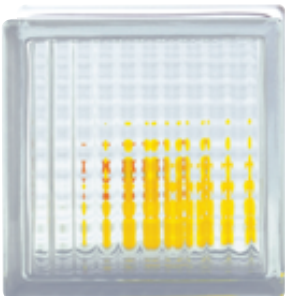

Transparency Rating

LaRoche
collection

This transparency rating is a simple guide to demonstrate how glass block patterns and styles vary, and the levels of opacity from transparent to opaque.

FLEMISH
190x190x80 / 240x240x80

TRANSPARENT
190x190x80 / 240x240x80

FROSTED
190x190x80 / 240x240x80

QUADRA
190x190x80

BUBBLE
190x190x80 / 240x240x80

MORSE
190x190x80

CROSS REEDED
190x190x80 / 240x240x80

FINE REEDED
190x190x80

JAVA
190x190x80 / 240x240x80

Mulia Clear Flemish 1/2 glass blocks and end blocks, sandblasted one side. Constructed with Roads & Mortar.