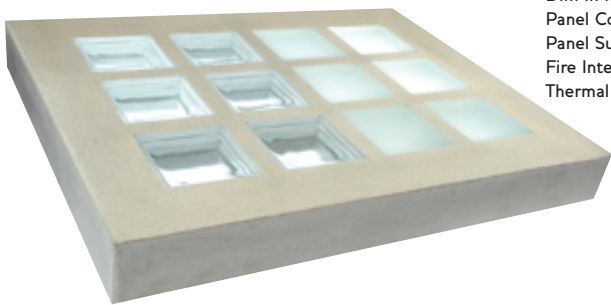

Precast Floors

Glass Floor Block: BGF1960/BGF1960 Sandblasted
 Dim in mm: 190x190x160
 Panel Colour: Grey
 Panel Surface Finish: Textured
 Fire Integrity: 60mins
 Thermal Isolation: 60mins

BGF1960

Glass Floor Block: BGF1930/BGF1930 Sandblasted
 Dim in mm: 190x190x80
 Panel Colour: Grey
 Panel Surface Finish: Textured
 Fire Integrity: 60mins
 Thermal Isolation: 30mins

BGF1930

Lense: P200/P200 Sandblasted
 Dim in mm: 200x200x22
 Panel Thickness: Approx. 90mm
 Panel Colour: Grey
 Panel Surface Finish: Textured
 Not Fire Rated

P200