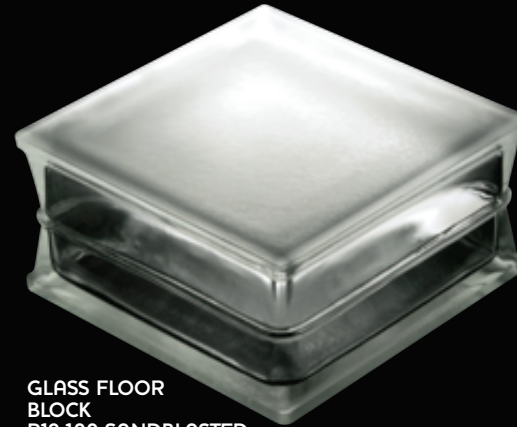

PAVIOUR
P12.60
120x120x60

PAVIOUR
P15.80
150x150x80

PAVIOUR
P12.60 SANDBLASTED
120x120x60

PAVIOUR
P15.80 SANDBLASTED
150x150x80

GLASS FLOOR
BLOCK
P19.100
190x190x100

PAVIOUR
PR12.60
Ø120x80

GLASS FLOOR
BLOCK
P19.100 SANDBLASTED
190x190x100

PAVIOUR
PR12.60 SANDBLASTED
Ø120x80

LENSE
P200
200x200x22

LENSE
P100
100x100x24

LENSE P200
SANDBLASTED
200x200x22

LENSE P100
SANDBLASTED
100x100x24

Note

For BGF1930 and BGF1960 Fire Glass Floor Blocks see Precast Floors (not sold individually).